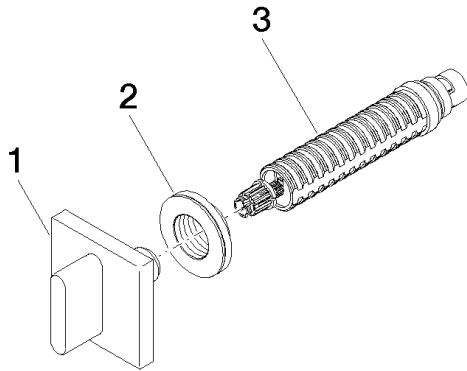

Required article

NO IMAGE

AVAILABLE

35 607 970-90 0010

Rough for volume control 1/2"

Bathtub - CL.1

Volume Control clockwise-closing 1/2" - polished chrome

Article number: 36 607 705-00

Spare parts list

Number	Item Number	Designation	Number of units
1	90 20 70 051 01-00	handle	1
2	09 21 02 108 90	disc	1
3	90 90 03 143 00 90	top	1